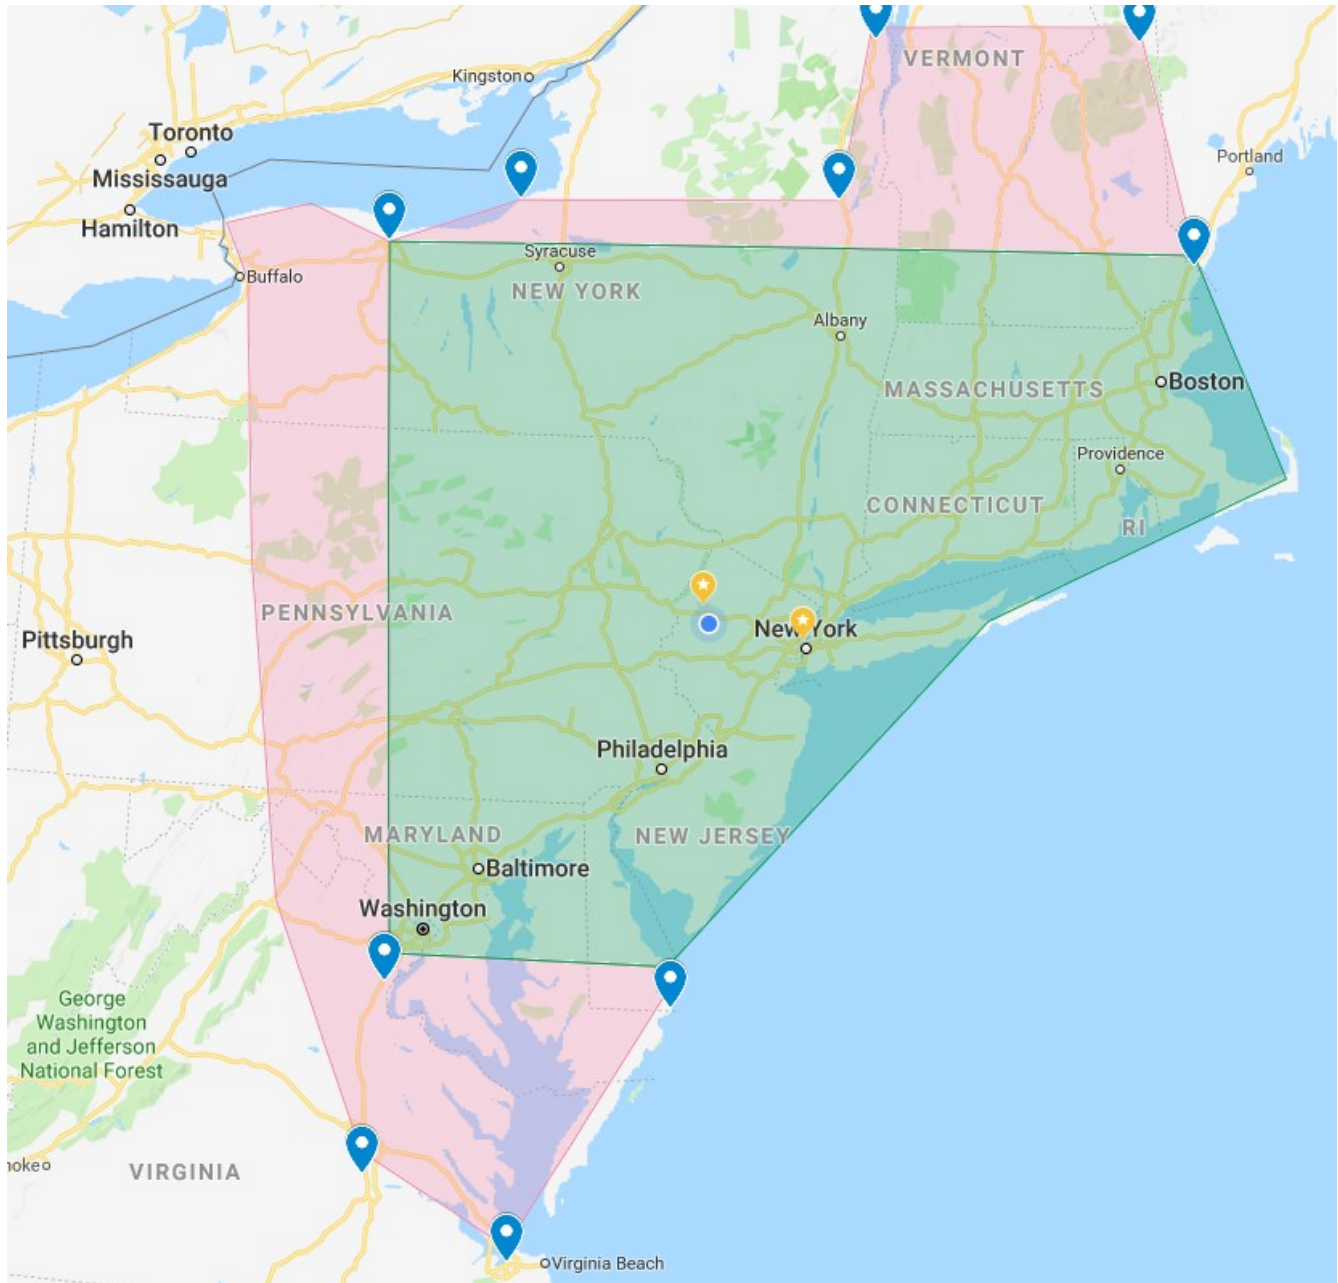

SMITH CARRIERS SERVICE AREA (current as of October 2018)

Smith Carriers Inc
Fairfield NJ – 973-808-5252

We have grown our service area to include the cities and delivery areas in this zone map
The GREEN shaded area is our normal delivery zone
The RED shaded area is our expanded area.

Please contact our office to receive a rate quote for your particular freight.